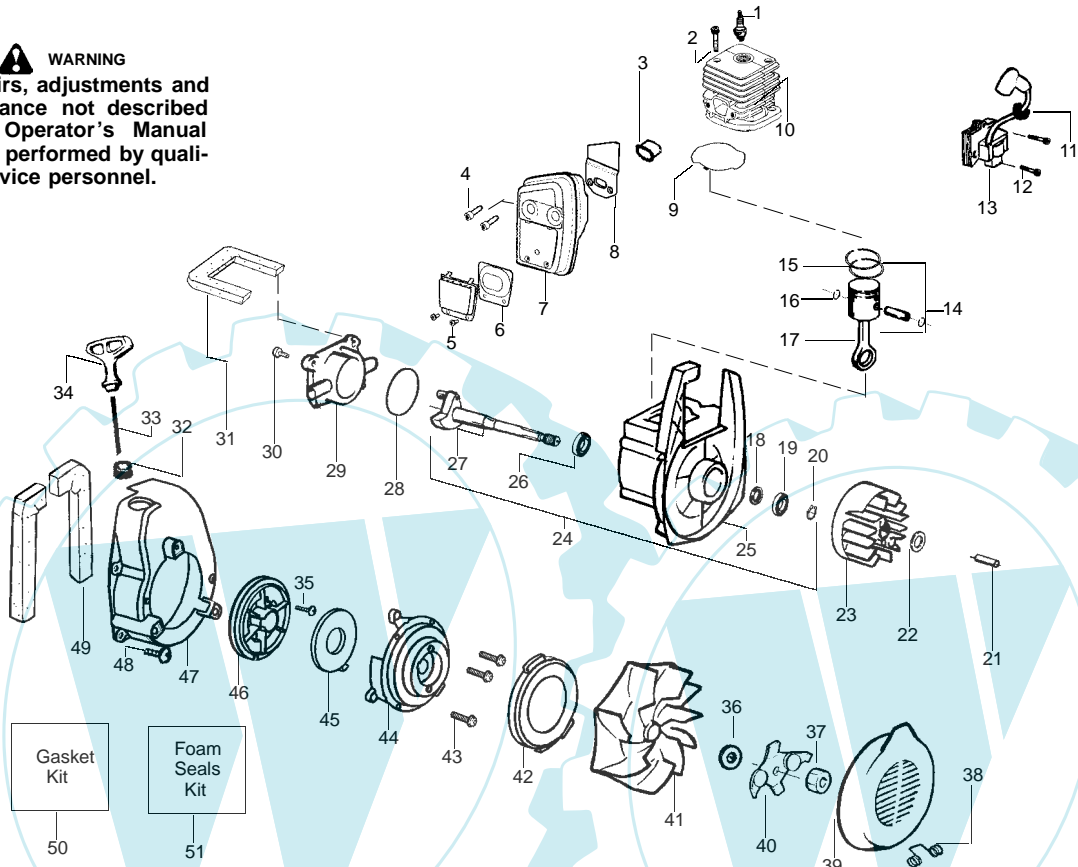

PARTS LIST NO. 530163137		Jonsered® PARTS LIST	MODEL(s) BV 2125	
DATE 11/20/02	Replaces 530163137 – 08/12/02		Note: Illustration may differ from actual model due to design changes	PAGE NO. 2

WARNING

All repairs, adjustments and maintenance not described in the Operator's Manual must be performed by qualified service personnel.

Ref.	Part No.	Description	Ref.	Part No.	Description	Ref.	Part No.	Description
1.	952030249	Spark Plug (RCJ-6Y)	21.	530016190	Spacer-Flywheel	40.	530095461	Assy-Mulch Blade
2.	530015953	Screw	22.	530015149	Washer	41.	530069817	Assy-Impeller
3.	530055191	Insulator-Heat	23.	530039209	Assy-Flywheel	42.	530056625	Seal-Ring
4.	530016387	Screw-Muffler-Internal	24.	530071456	Assy-Crankcase/Crank shaft (incl. 20,25,27)	43.	530016349	Screw
5.	530015241	Screw	25.	530012492	Assy-Crankcase (Incl. 18,19,26)	44.	530055101	Housing-Pulley
6.	530071593	Kit-Spark Screen (incl. #5)	26.	530032125	Bearing-Inner	45.	530042086	Spring-Starter
7.	530071600	Kit-Muffler (incl. 4,5,6, & 8)	27.	530012452	Assy-Crankshaft	46.	530071466	Kit-Starter Pulley
8.	530071458	Gasket-Baffle (kit)	28.	530071458	O-ring-C/case (kit)	47.	530055102	Fan Housing
9.	530071458	Gasket-Cylinder (kit)	29.	530012443	Cover-Crankcase	48.	530015810	Screw
10.	530071457	Kit-Cylinder	30.	530015810	Screw	49.	530071459	Foam-182mm (kit)
11.	530019182	Grommet-Ign. Module	31.	530071459	Foam-219mm (kit)	50.	530071458	Kit-Gasket (page 1 incl. 2, & 5) (page 2 incl. 8,9, & 28)
12.	530016357	Screw-Ignition Module	32.	530029182	Eyelet-Flange	51.	530071459	Kit-Foam Seals (page 1 incl. 1,16, & 32) (page 2 incl. 31 & 49)
13.	530035505	Ignition Module	33.	530071467	Kit-Rope			
14.	530069812	Kit-Piston (Incl. 15 & 16)	34.	530049488	Handle-Starter			
15.	530055120	Piston Ring	35.	530016326	Screw-Rope			
16.	530015162	Retainer-Piston Pin	36.	530016240	Washer-Belleville			
17.	530069945	Assy-Connecting Rod	37.	530626605	Nut			
18.	530071615	Kit-Crankcase Seal	38.	530402043	Spring-Return Cover			
19.	530055728	Bearing-Outer	39.	530049313	Inlet Door			
20.	530015941	Retainer Ring-C'chaft						

✓ = NEW PART NUMBER FOR THIS IPL

★ = REFER TO THE SERVICE REFERENCE INDICATED FOR MORE INFORMATION. (LOCATED AT END OF IPL)