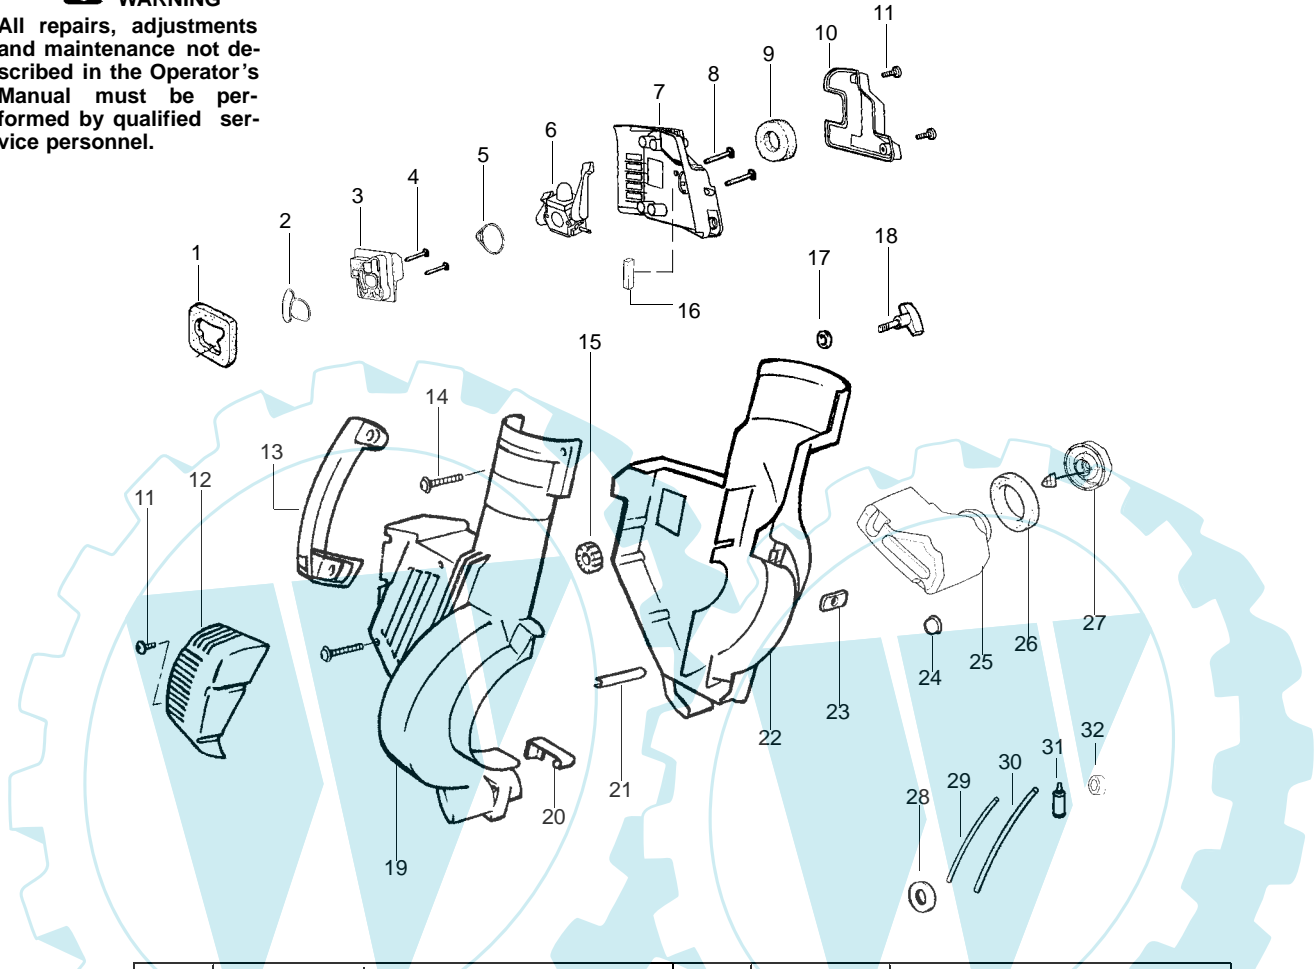

BV2125

Spare parts

Ersatzteile

Pièces détachées

Reserve onderdelen

Repuestos

Reservdelar

PARTS LIST NO. 530163137		Jonsered ® PARTS LIST	MODEL(s) BV 2125
DATE 11/20/02	Replaces 530163137 – 08/12/02		Note: Illustration may differ from actual model due to design changes

WARNING

All repairs, adjustments and maintenance not described in the Operator's Manual must be performed by qualified service personnel.

Ref.	Part No.	Description	Ref.	Part No.	Description
1.	530071459	Air Dam (kit)	21.	530049617	Guide-Starter Rope
2.	530071458	Gasket-Adapter (kit)	22.	530056843	Housing-Left
3.	530035561	Carburetor Adaptor	23.	530016207	Nut
4.	530016309	Screw	24.	530036792	Isolator-Crankcase
5.	530071458	Gasket-Carburetor (kit)	25.	530049491	Assy-Fuel Tank
6.	---	Kit-Carb Ass'y.	26.	530049527	Gasket-Fuel Tank
	530071465	(C1Q-W11)	27.	530049386	Fuel Cap w/Retainer
	530071632	(C1Q-W11C)	28.	530049656	Grommet-Shroud
7.	530056629	Air Box	29.	530069247	Kit-Line Carb/Purge
8.	530015849	Screw-Carb.	30.	530069216	Kit-Line Tank/Purge
9.	530049383	Filter-Air	31.	530095646	Assy-Fuel Pick-up
10.	530056581	Cover-Air Filter	32.	530071459	Grommet-Fuel line (kit)
11.	530016349	Screw			Not Shown
12.	530056641	Guard-Muffler			
13.	530095469	Handle			
14.	530015886	Screw			
15.	530049323	Isolator	↗	530163386	Manual - Euro
16.	530071459	Foam 25.4mm (kit)	↗	530163391	Manual - Scan
17.	530015197	Nut	↗	530163390	Manual - Euro
18.	530016322	Knob-Blower	↗	530163394	Manual - N. America
19.	530056844	Housing-Right	↗	530057414	Warning Decal
20.	530402044	Spring-Cover Latch			

Carburetor Assembly Part Number 530071465 - (C1Q-W11)

Carb. Repair Kit

4

Gasket/Dia. Kit

5

Ref.	Part No.	Description
1.	530071465	Assy-Carb. Zama (C1Q-W11)
2.	530038479	Cap-Limiter (high) brown
3.	530038478	Cap-Limiter (low) tan
4.	530071475	Kit-Carb. Repair
5.	530071489	Kit-Dia. (GND-34)