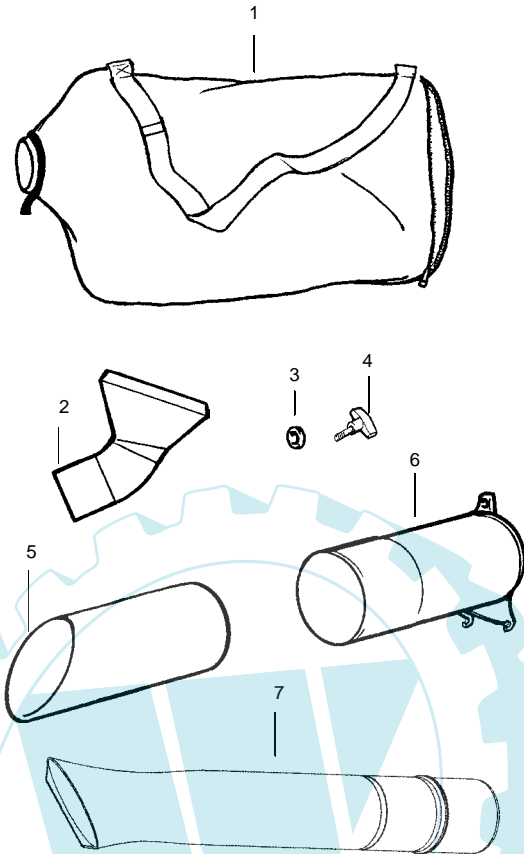

✓ = NEW PART NUMBER FOR THIS IPL

★ = REFER TO THE SERVICE REFERENCE INDICATED FOR MORE INFORMATION. (LOCATED AT END OF IPL)

PARTS LIST NO. 530163137		Jonsered ® PARTS LIST	MODEL(s) BV 2125
DATE 11/20/02	Replaces 530163137 – 08/12/02		NOTE: Illustration may differ from actual model due to design changes

Carburetor Assembly Part Number 530071465 - (C1Q-W11)

Carb. Repair Kit

4

Gasket/Dia. Kit

5

Ref.	Part No.	Description
1.	530071465	Assy-Carb. Zama (C1Q-W11)
2.	530038479	Cap-Limiter (high) brown
3.	530038478	Cap-Limiter (low) tan
4.	530071475	Kit-Carb. Repair
5.	530071489	Kit-Dia. (GND-34)

Assy - Vacuum

Ref.	Part No.	Description
1.	530095564	Assy-Vac. Bag w/strap
2.	530095470	Tube-Elbow Vac
3.	530049686	Retainer-Vac Tube Knob
4.	530016322	Knob
5.	530094476	Tube-Lower Vac
6.	530095468	Tube-Upper Vac
7.	530095597	Tube-Blower